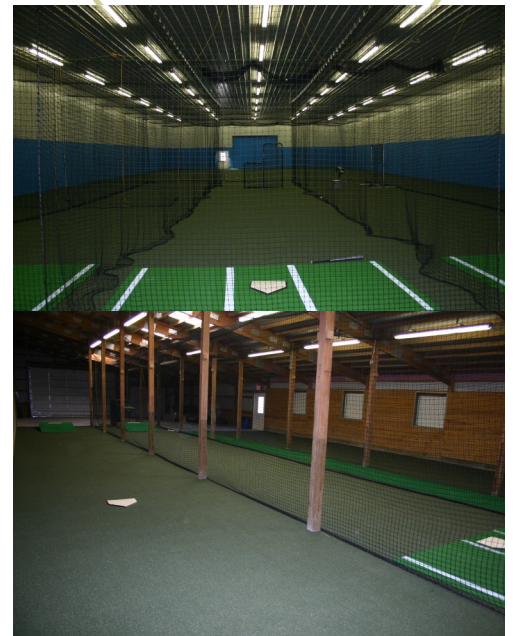

Hourly Sessions

1 Hour	$35 ea
10 Hours	$33.25 ea
20 Hours	$31.50 ea

Hourly sessions are good for one hour per station (cage, tunnel, open area). Purchased hourly sessions do not expire!

www.BigSpringsSports.com